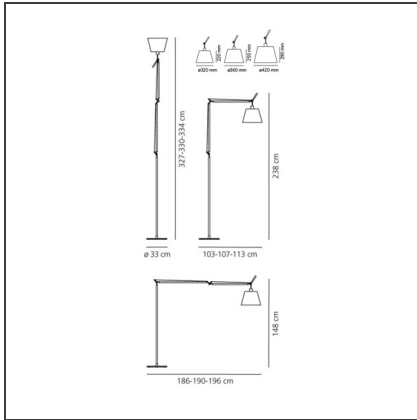

# Tolomeo Floor Mega - Alluminium - OnOff

IP20

## DESCRIPTION

The code is referred to the body lamp only

## FEATURES

<b>Article Code:</b>	0564010A	<b>Material:</b>	Silk satin fabric or parchment paper, aluminum, steel
<b>Colour:</b>	Alluminium	<b>Series:</b>	Design
<b>Installation:</b>	Floor		

## DIMENSIONS

<b>Length:</b>	cm 103	<b>Max Extension Length:</b>	cm 186
<b>Height:</b>	cm 148	<b>Impact Resistance:</b>	N/D
<b>Base Diameter:</b>	cm 33	<b>Glow Wire Test:</b>	N/D
<b>Max Extension Height:</b>	cm 327		