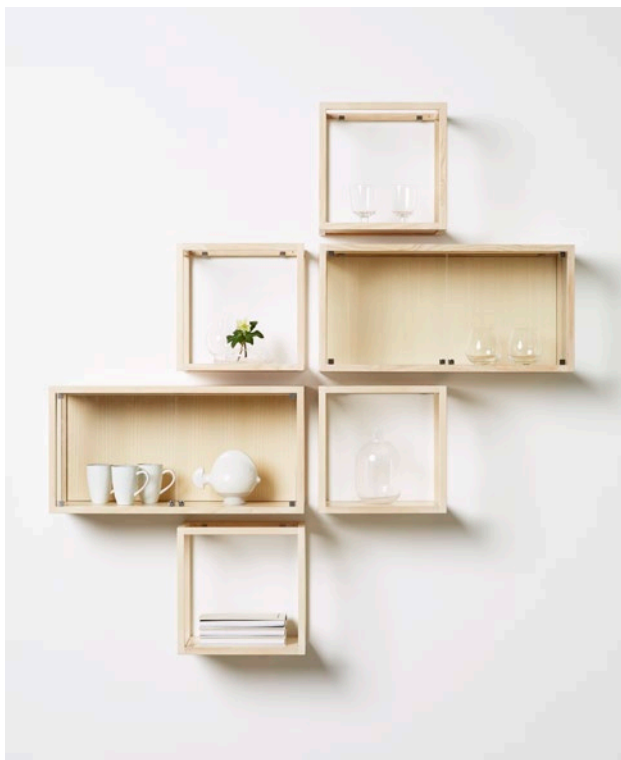

TILLBEHÖR

Trähyllplan och glashyllplan som placeras upptill. Trähyllplan med dimbar LED belysning placeras upptill eller nedtill. Glassidor. Glasdörrar. Till modell CB734 finns även glashyllplan som placeras i mitten av hyllan.

ANGE VID BESTÄLLNING

Artikelnummer och utförande.

The basic idea behind Cubebrick wall shelf has been to create a cube-formed frame that uses only a minimal amount of materials. Cubebrick works equally well on its own as it does grouped together with several of its siblings. The intention is that the limited number of components in the Cubebrick modular system will inspire users to create shelving solutions in all manner of different shapes, sizes and expression. Cubebrick is ideal for storing and displaying glassware, plates, various types of ornaments, bottles, books and much more besides.

EXECUTION

Solid wood and standard stains on ash. As standard a wooden shelf placed below or change to a glass shelf. The shelf is hung on the wall with the help of the special suspension fittings in stainless steel supplied. The maximum load per module is 10 kilos.

ACCESSORIES

Wooden and glass shelf placed on top. Wooden shelf incl. dimmable LED lighting placed below or on top. Glass sides. Glass doors. For model CB734 a glass shelf placed in the middle of the shelf.

WHEN ORDERING, PLEASE ENTER

Item number and execution.

TRÄSLAG WOOD

STANDARDBETSER STANDARD STAINS