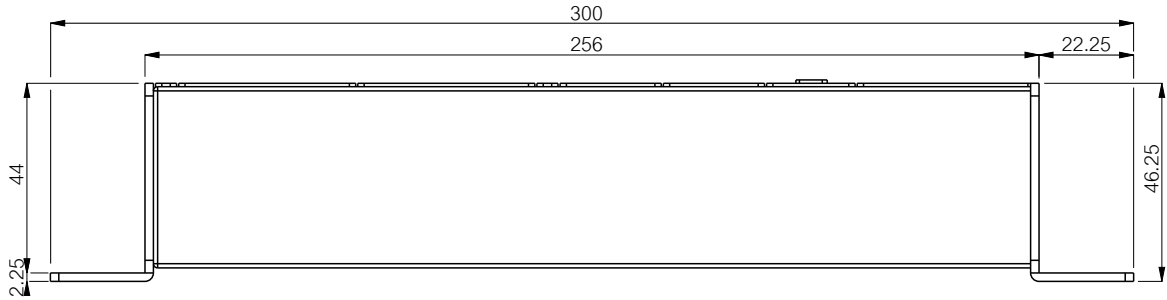

- 935-TC30
- 935-TC30W
- 935-TC30B

Axessline Duo 30

Oriented View

935-T2DC

Axessline Outlets Conference - 2 Power, 2 Data, 2 USB, 1 VGA, 1 HDMI, Alu/Black

Front View

Side View

935-TK31

Axessline Ono 210 x 128 mm

Top View

Side View

BOM

①

X1

②

X6