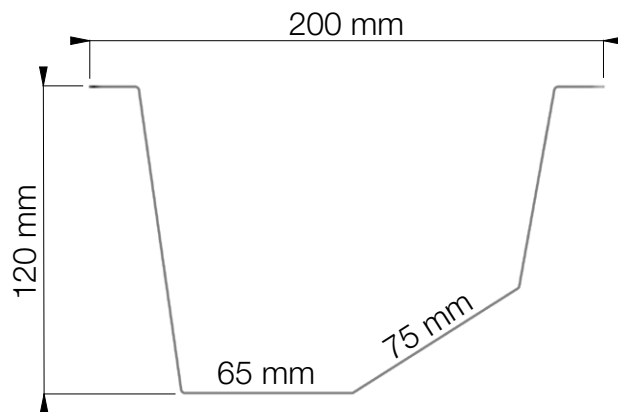

- 935-TC30
- 935-TC30W
- 935-TC30B

Axessline Duo 30

Oriented View

935-T2DC

Axessline Outlets Conference - 2 Power, 2 Data, 2 USB, 1 VGA, 1 HDMI, Alu/Black

Front View

Side View

935-TK31

Axessline Ono 210 x 128 mm

Top View

Side View

BOM

①

X1

②

X6