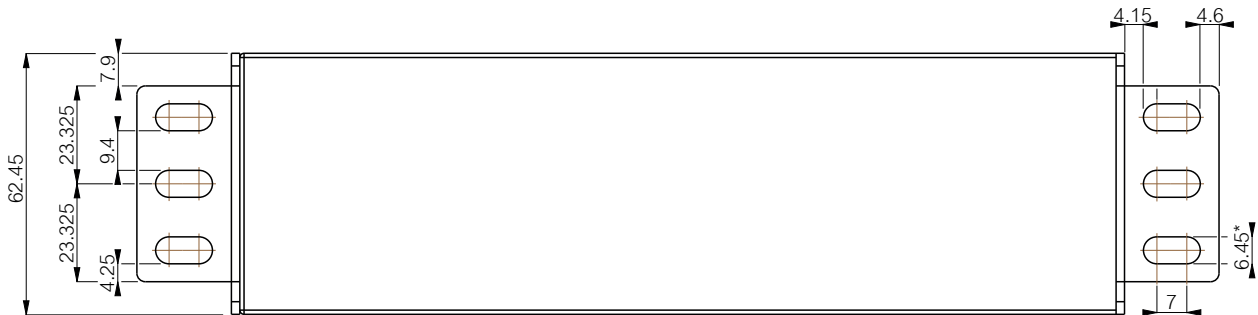

- 935-TC30
- 935-TC30W
- 935-TC30B

Axessline Duo 30

Oriented View

935-T2DC

Axessline Outlets Conference - 2 Power, 2 Data, 2 USB, 1 VGA, 1 HDMI, Alu/Black

Front View

Side View

935-TK31

Axessline Ono 210 x 128 mm

Top View

Side View

BOM

①

X1

②

X6