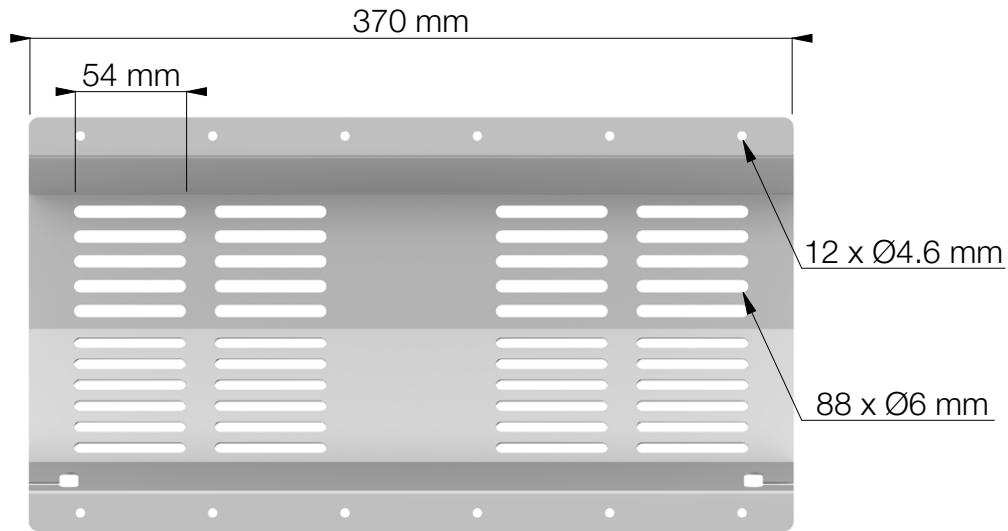

- 935-TC30
- 935-TC30W
- 935-TC30B

Axessline Duo 30

Oriented View

935-T2DC

Axessline Outlets Conference - 2 Power, 2 Data, 2 USB, 1 VGA, 1 HDMI, Alu/Black

Front View

Side View

935-TK31

Axessline Ono 210 x 128 mm

Top View

Side View

BOM

①

X1

②

X6