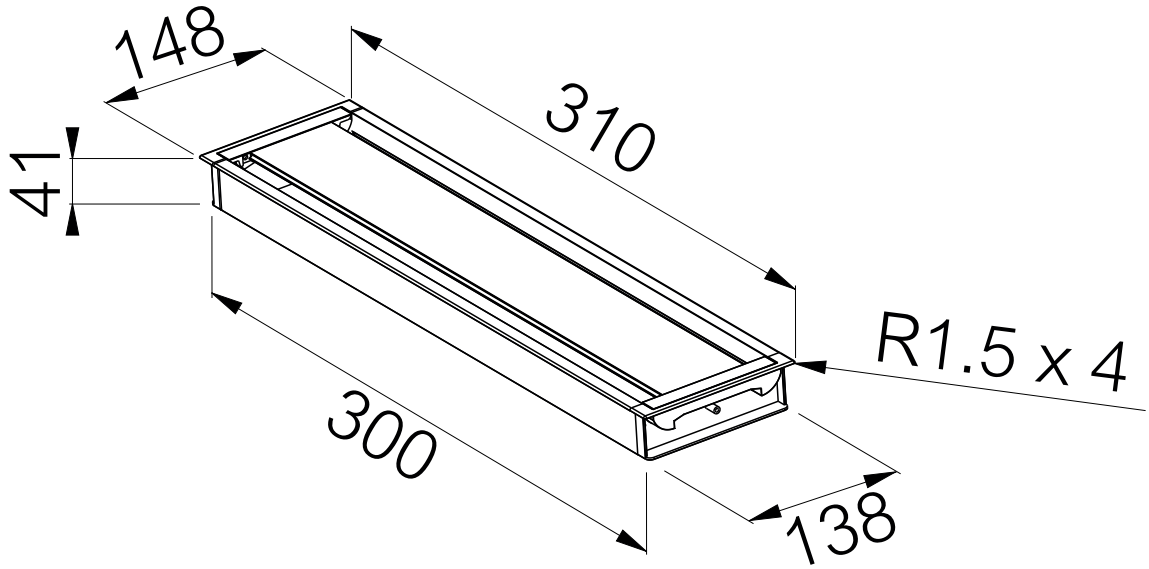

- 935-TC30
- 935-TC30W
- 935-TC30B

Axessline Duo 30

Oriented View

935-T2DC

Axessline Outlets Conference - 2 Power, 2 Data, 2 USB, 1 VGA, 1 HDMI, Alu/Black

Front View

Side View

935-TK31

Axessline Ono 210 x 128 mm

Top View

Side View

BOM

①

X1

②

X6